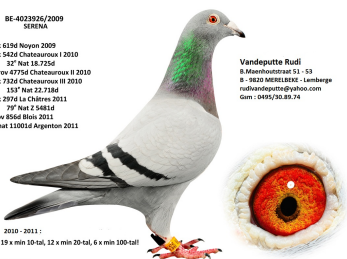

BE-4023926/2009