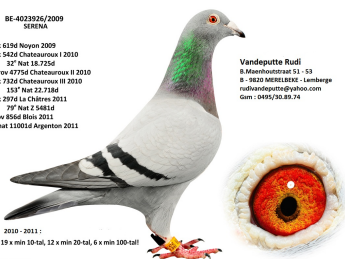

BE-4023926/2009

PIPOA PHOTOGRAPHY

BE10-424160

Original Van Gaver-De Vroe