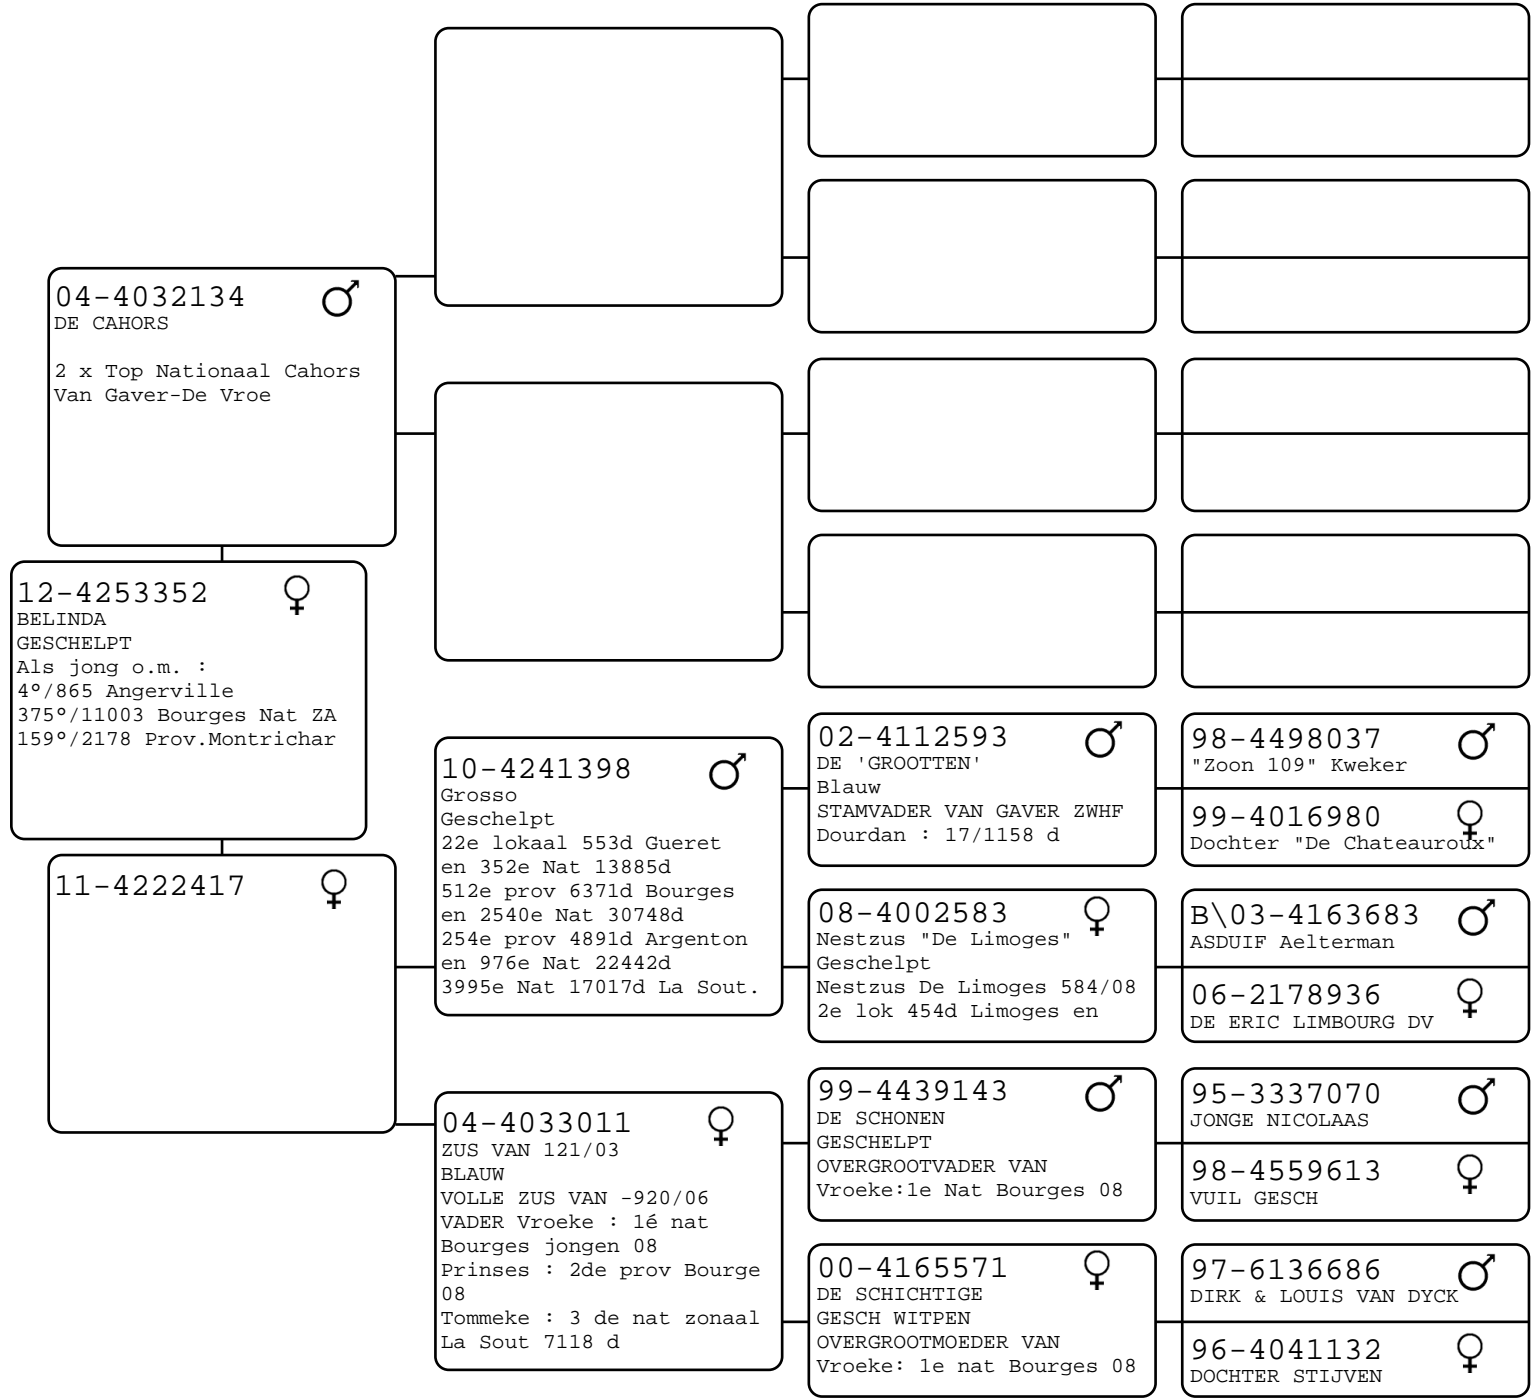

12-4253352
 ♀
 BELINDA

BE-4023926/2009
 BELINDA

1° Lok 615d Neyon 2009
 3° Lok 542d Chateauroux I 2010
 12° Nat 18.756d
 45° Prov 4775d Chateauroux II 2010
 4° Lok 720d Chateauroux II 2010
 113° Nat 27.718d
 4e lok 297d La Châtrée 2011
 79° Nat 2.588d
 8° Prov 856d Blain 2011
 114° Nat 11005d Argenton 2011

Vandeputte Rudi
 B.Maenhoutstraat 51 - 53
 B-9820 MERELBEKE - Lemberge
 rudivandeputte@yahoo.com
 Gem : 0495/30.89.74

2010 - 2011 :
 19 x min 10-tal, 12 x min 20-tal, 6 x min 100-tal

PIPO

BE10-424160
 "Marathon Lady" - 2. prov. marathon ace 2011"

2. prov. marathon ace 2011 (3.975 miles km in top 20%)
 Winner of 1.3.16.17.17.18.20. prize
 Sister to "Marathon", 7. Nat. Grand 13.852 birds
 Daughter to "Zoon Junior" + "Daughter Goodwin"

Original Van Gaver-De Vroe