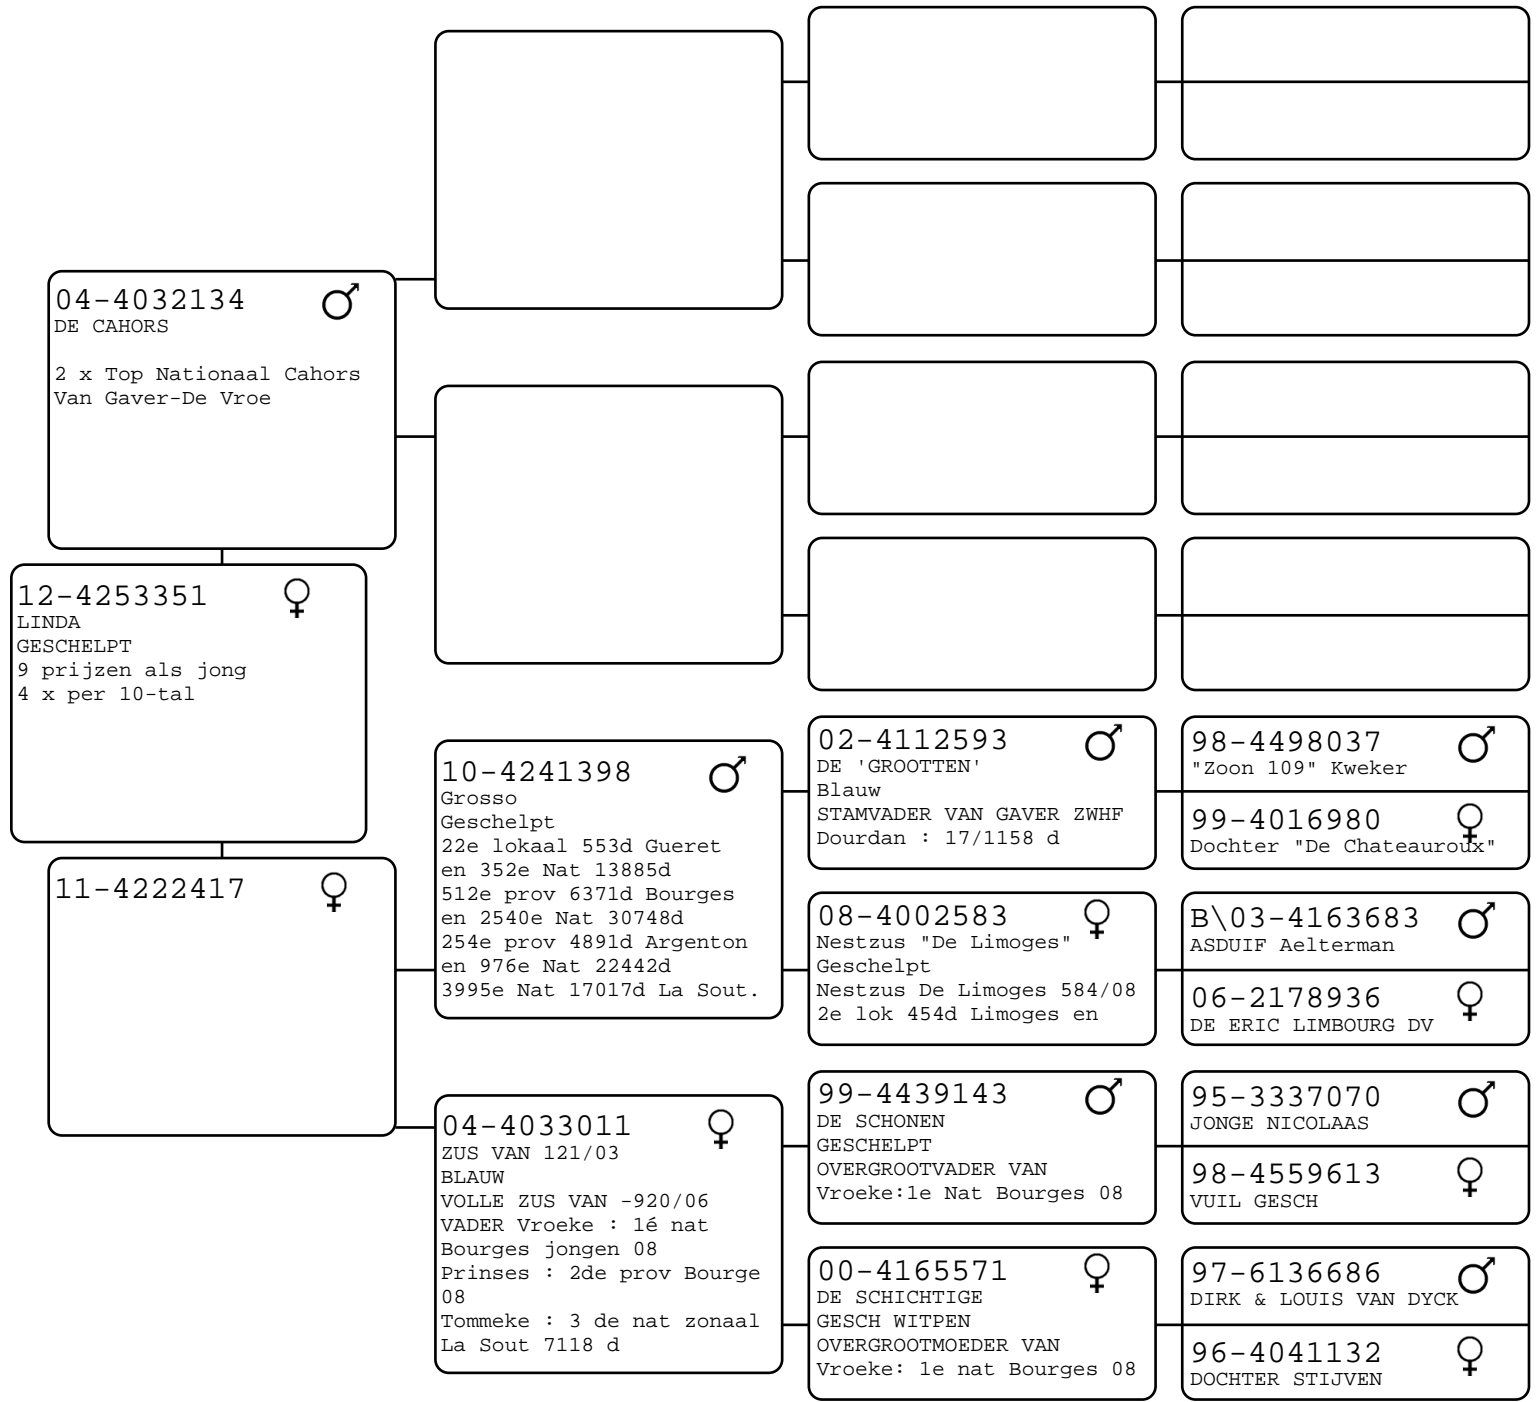

12-4253351
 ♀
 LINDA

BE-4023926/2009
 080804

1° Lok 615d Neyon 2009
 3° Lok 542d Chateauroux I 2010
 32° Nat 18.725d
 45° Prov 4775d Chateauroux II 2010
 4° Lok 720d Chateauroux II 2010
 113° Nat 27.718d
 4e lok 297d La Châtrée 2011
 79° Nat 2.5884d
 8° Prov 856d Blain 2011
 113° Nat 11005d Argenton 2011

Vandeputte Rudi
 B.Maenhoutstraat 51 - 53
 B - 9820 MERELBEKE - Lemberge
 rudivandeputte@yahoo.com
 Gem : 0495/30.89.74

2010 - 2011 :
 19 x min 10-tal, 12 x min 20-tal, 6 x min 100-tal

PIPO

BE10-424160
 "Marathon Lady" - 2. prov. marathon ace 2011"

2. prov. marathon ace 2011 (3.975 miles km in top 20%)
 Winner of 1.3.16.17.17.18.20. prize
 Sister to "Marathon", 7. Nat. Grand 13.852 miles
 Daughter to "Zoon Junior" + "Daughter Goodwin"

Original Van Gaver-De Vroe